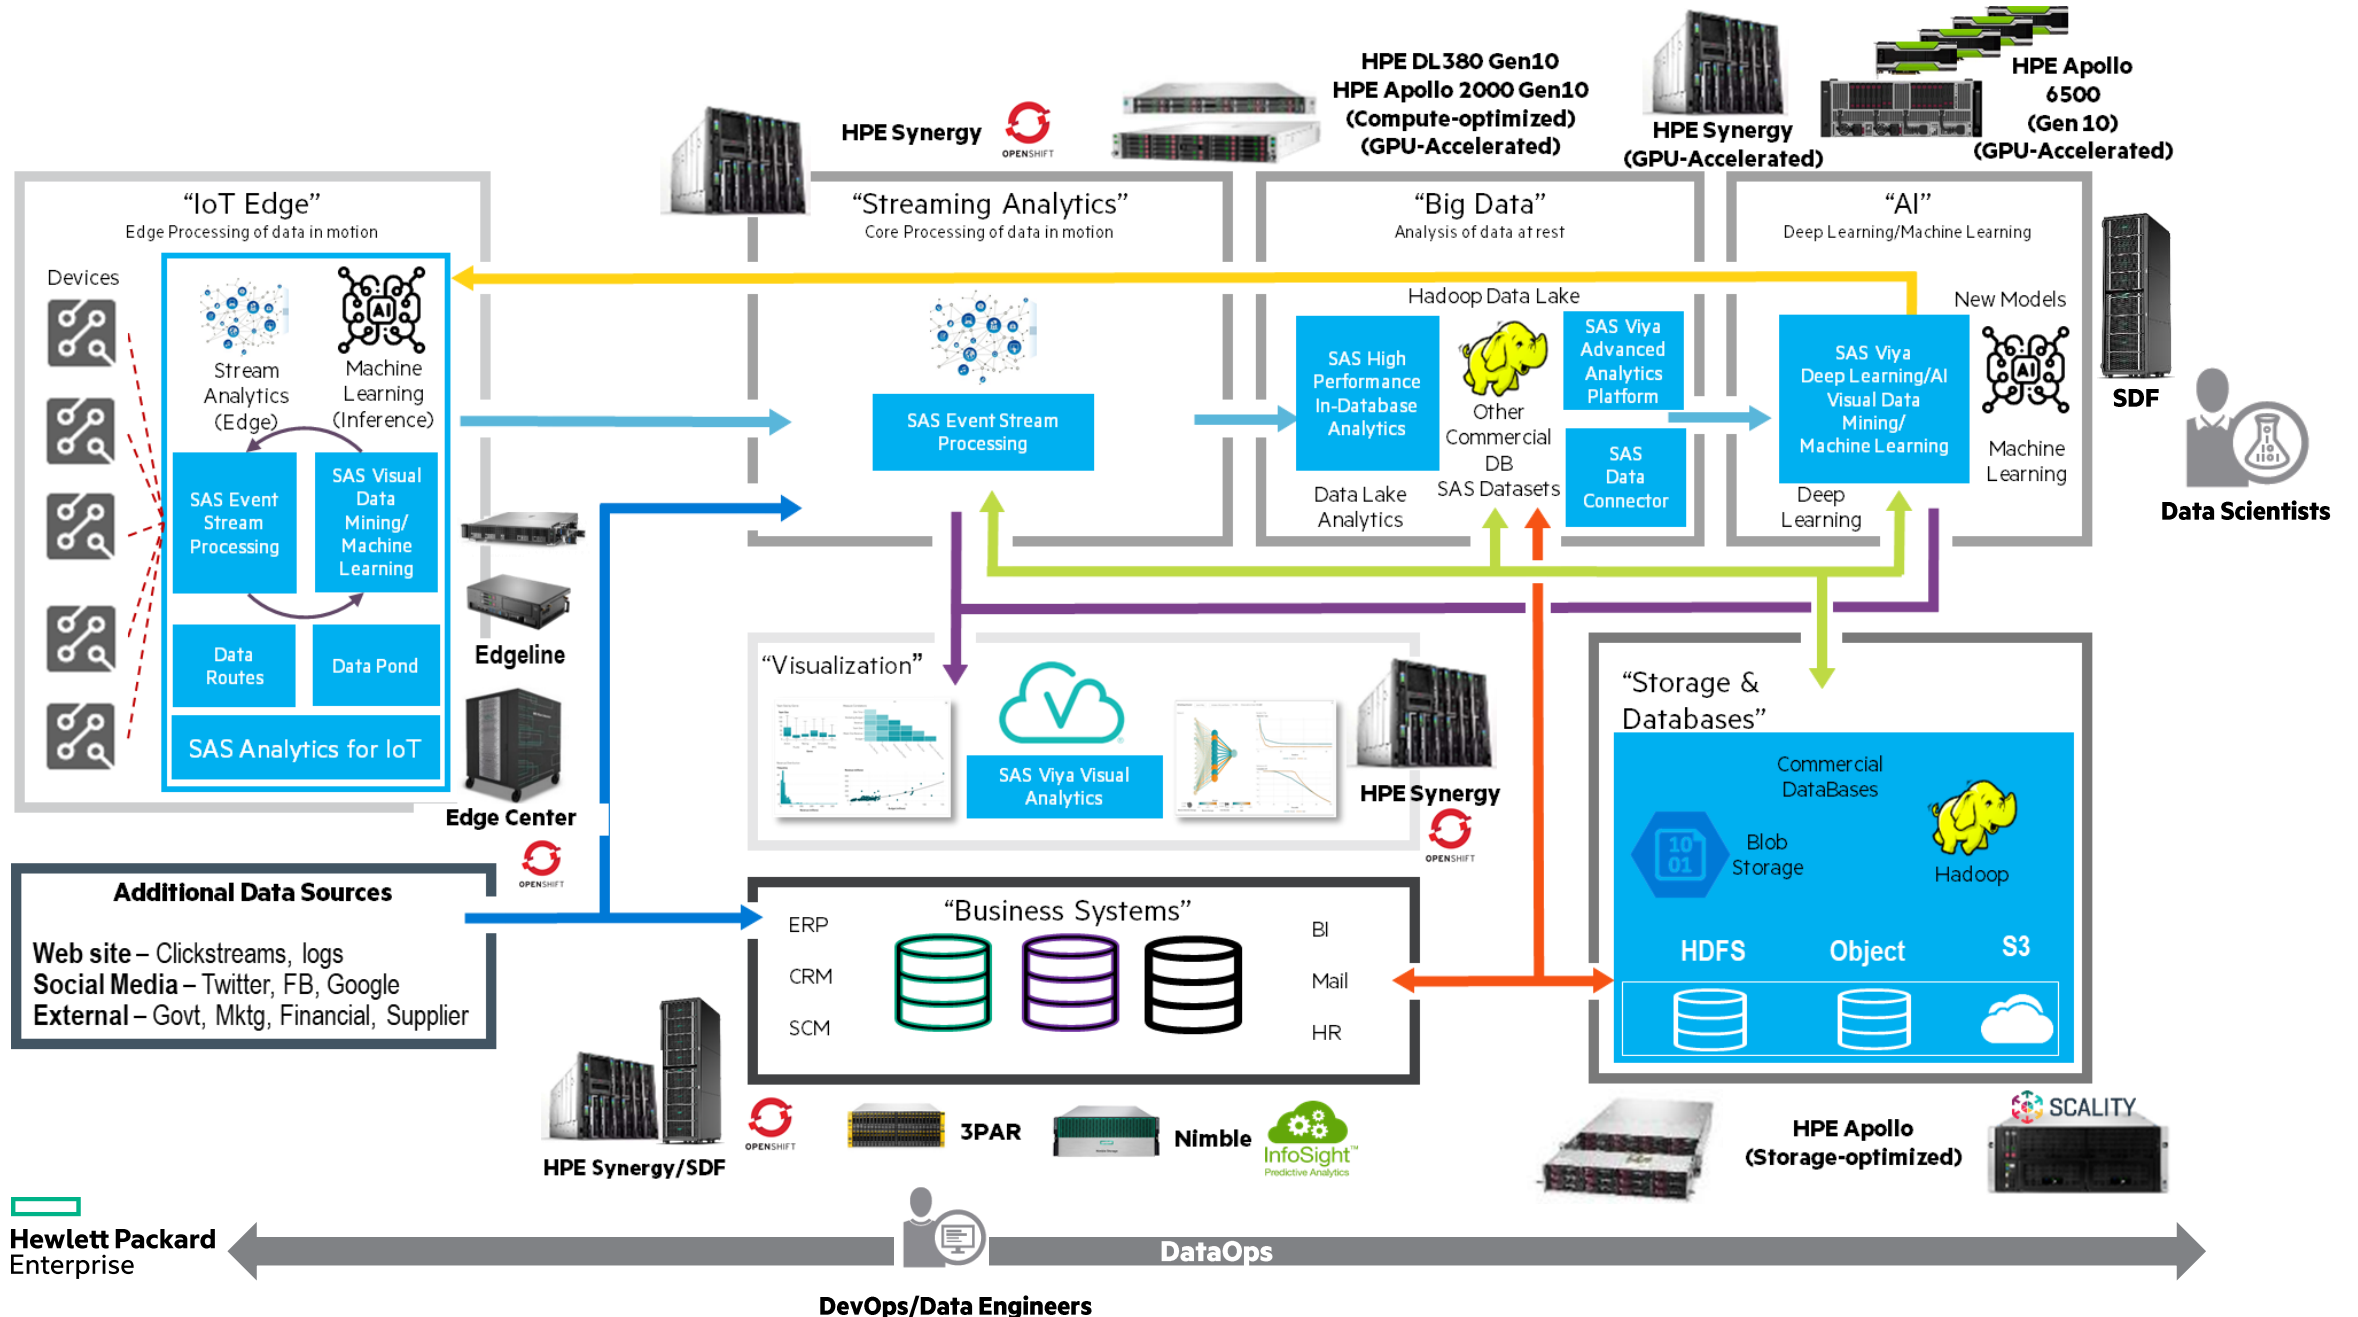

Edge to Cloud with SAS Analytics

End to end infrastructure for SAS, from edge to cloud

Kannan Mani, Global Master Technologist – Data & Analytics Platforms

Redefine experiences and create smarter operations

Protect and enhance operations with video analytics

Predict failures before they occur

Tailor building experiences to users and apps

Connect patients and caregivers

Track inventory in real-time to speed response

Create personalized, engaging events and experiences

Keep connected workers safe

Edge-Centric

Data-Driven

Cloud-Enabled

End to End Data Pipeline with SAS on HPE

HPE Global IoT Innovation Labs – for Edge-to-Cloud solutions