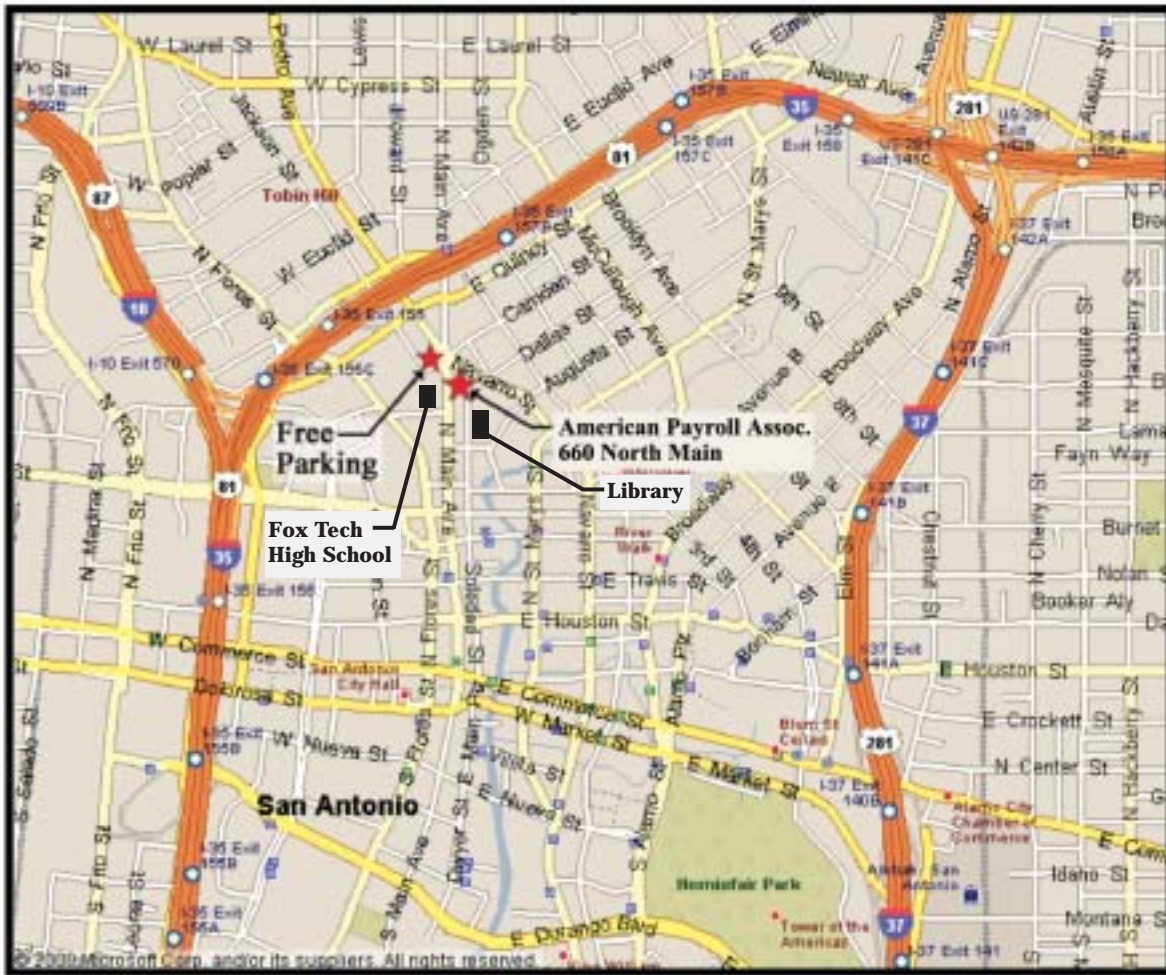

## San Antonio Learning Center

### From IH-35 South Bound:

- ⇒ Lower level. . .exit San Pedro
- ⇒ Left on San Pedro
- ⇒ Right into Parking. . .just past Quincy St.  
(Park in the fenced parking lot designated spaces)
- ⇒ Walk across Main Ave. to American Payroll Association

### From IH-35 North Bound:

- ⇒ Exit Durango Blvd.
- ⇒ Left on S. Flores Street to Quincy St.
- ⇒ Right on Quincy St.
- ⇒ Right on Jackson St.
- ⇒ Follow Jackson St. as it turns to Romana St.
- ⇒ Left into Parking. . .last driveway just before Main Ave. (Park in the fenced parking lot designated spaces)
- ⇒ Walk across Main Ave. to American Payroll Association