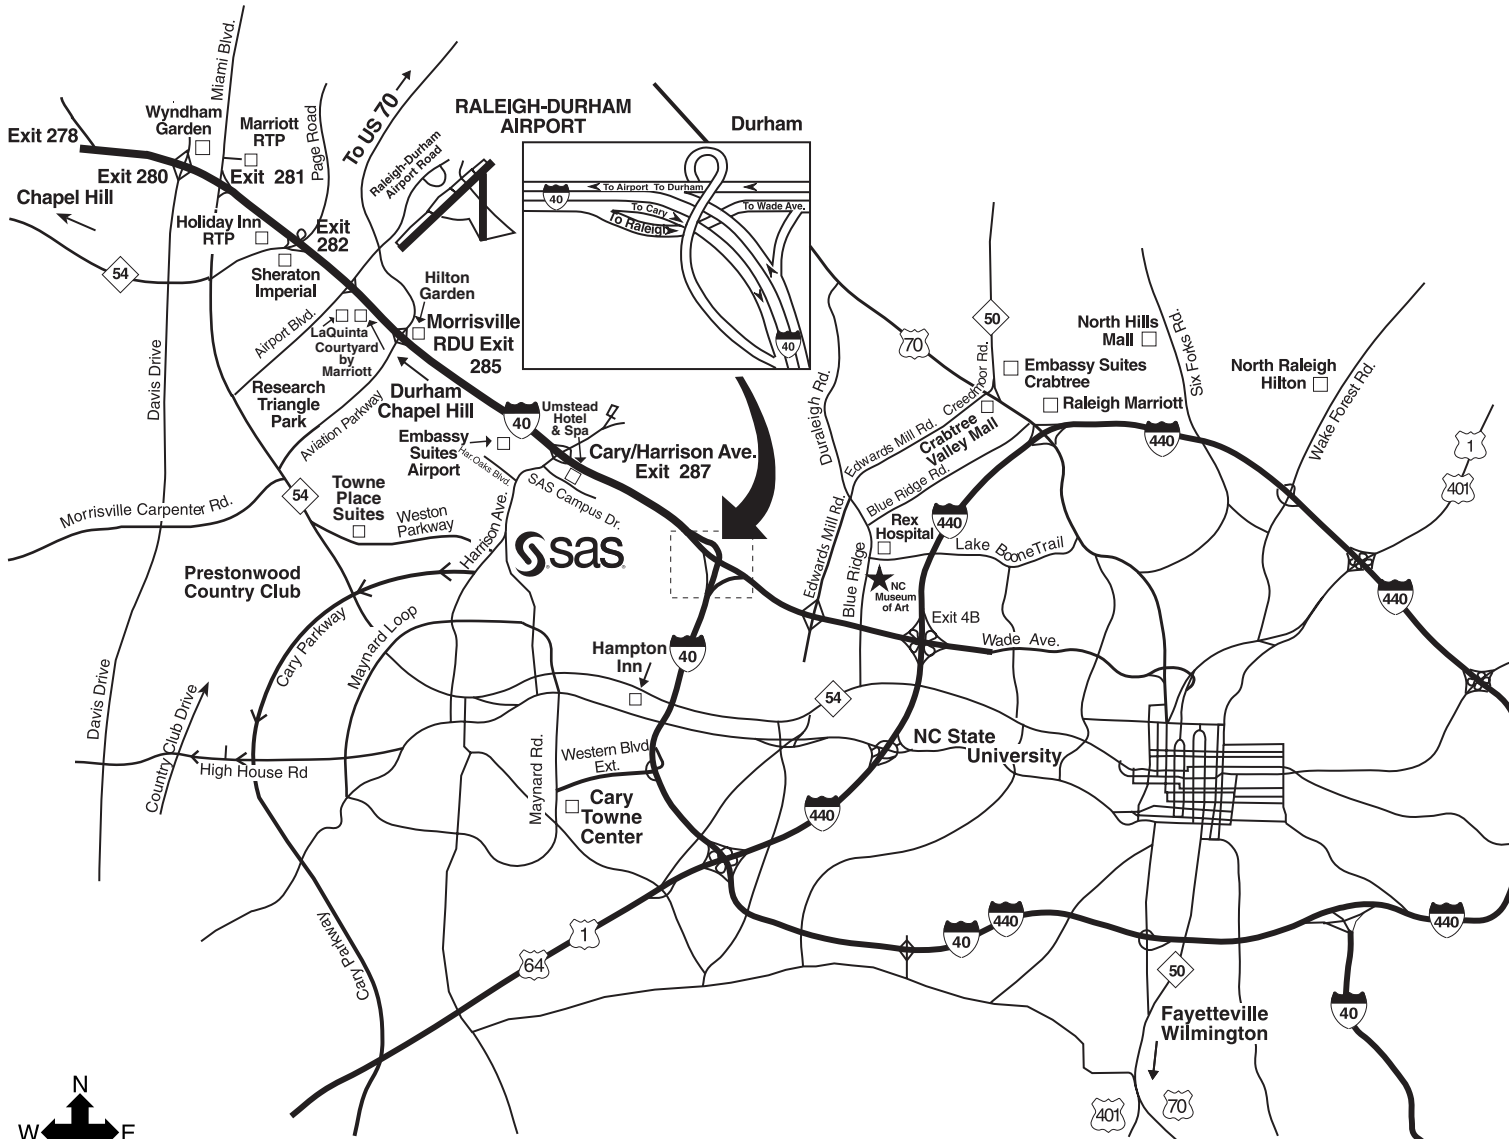

SAS Institute Inc.
World Headquarters
200 SAS Campus Drive
Cary, NC 27513 USA
Tel: (919) 677 8000
Fax: (919) 677 3860

SAS Cary Training Center (World Headquarters)

* Click here to view a map of the SAS Campus.

Directions to SAS and Embassy Suites Airport

(From Raleigh take I-40 West; from Raleigh-Durham Airport, take I-40 East.)

- SAS is located on SAS Campus Drive just off I-40, Exit 287 at Harrison Avenue. Turn south onto Harrison Avenue, then left at traffic light onto SAS Campus Drive. *

- Embassy Suites Airport is located on Harrison Oaks Boulevard just off I-40, Exit 287 at Harrison Avenue. Turn south onto Harrison Avenue, proceed through traffic light, then turn right onto Harrison Oaks Blvd.

Directions from Crabtree Area to SAS via 440

- 70 East to 440 South
- 440 South to Exit 4B onto 40 West
- 40 West to Exit 287
- Left on Harrison Ave
- Left on SAS Campus Drive at 1st light
- Building F is 2nd building on right *

Shortcut

- Take Creedmoor Road (which becomes Edward Mill Rd.)
- Right on 40 West
- Stay on 40 West until Exit 287
- From 287, left on Harrison Avenue
- Left at 1st light onto SAS Campus Drive
- Building F is 2nd Building on right *

Return Trip to Hotels

- You must take Wade Avenue, Exit 289 (right 2 lanes when driving on 40 East from SAS).