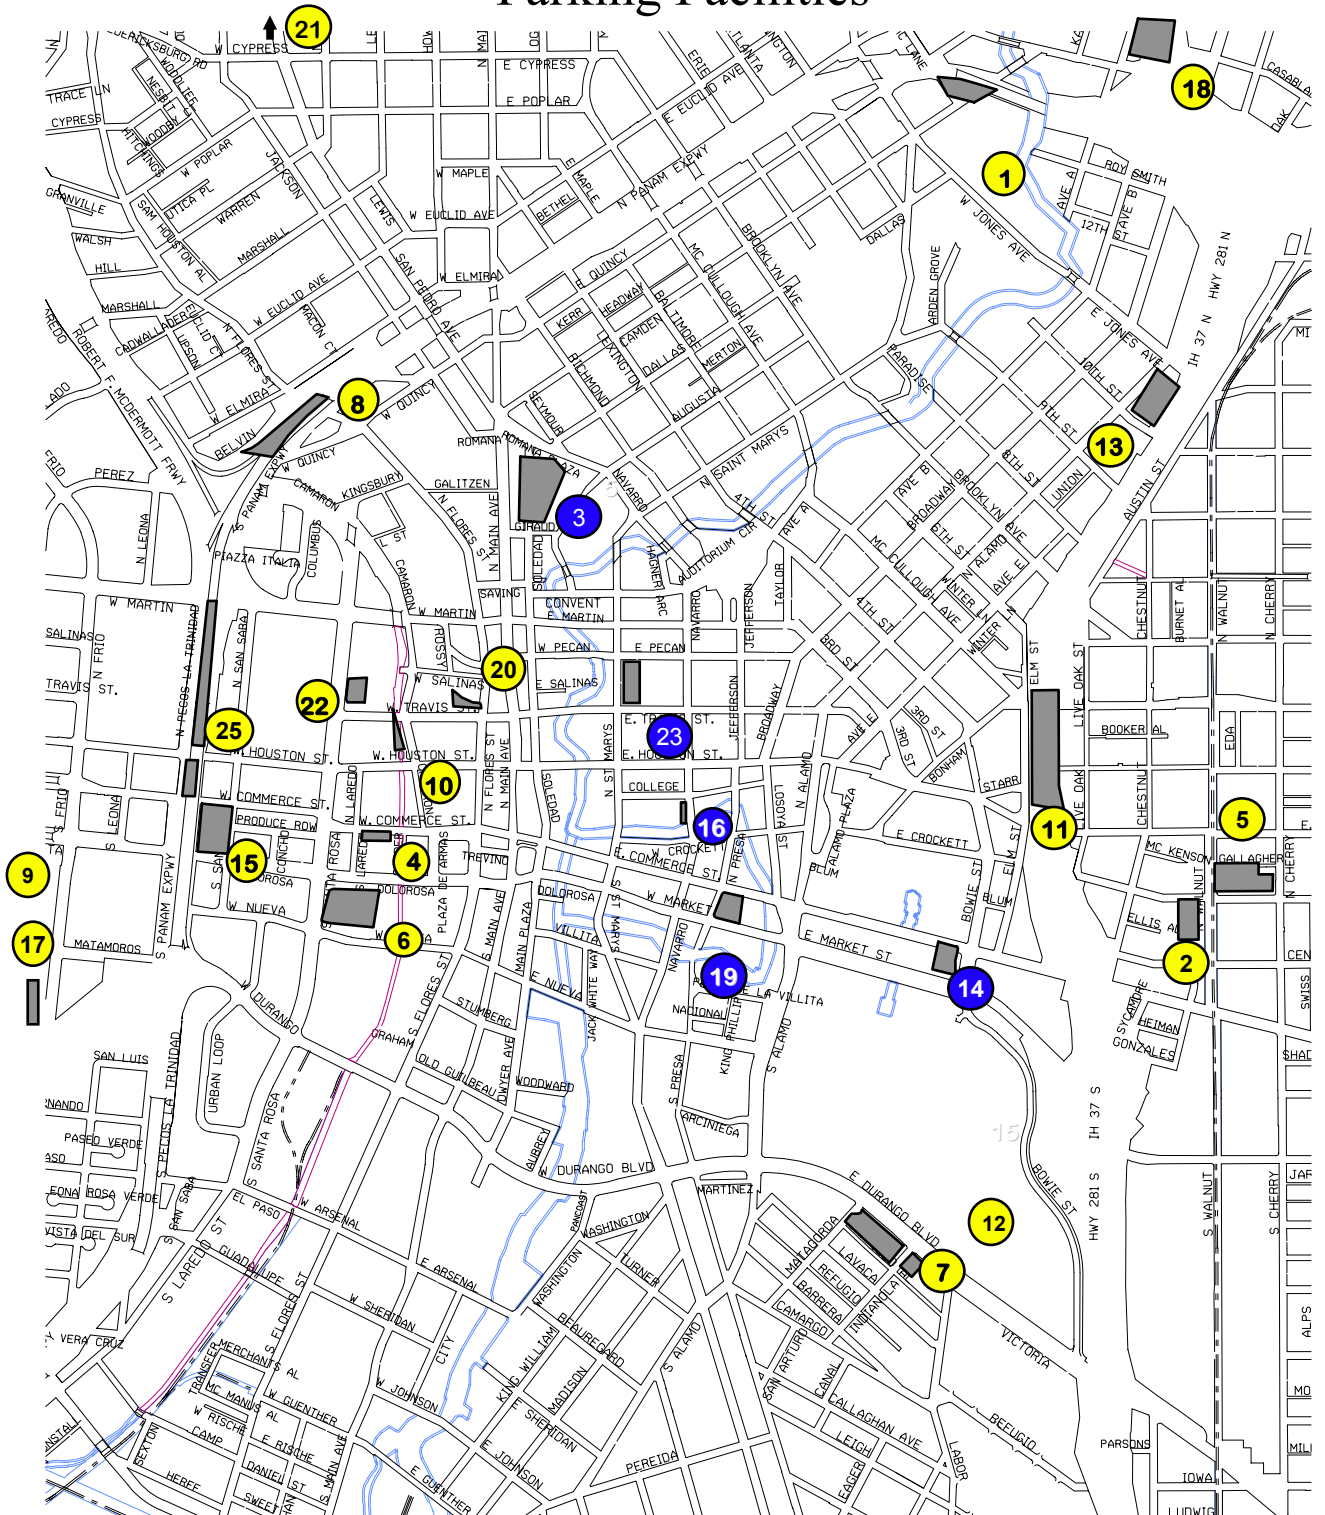

City of San Antonio – Downtown Operations Department

Parking Facilities

1/2/2007

-  **Parking Structures**
-  **Surface Lots**